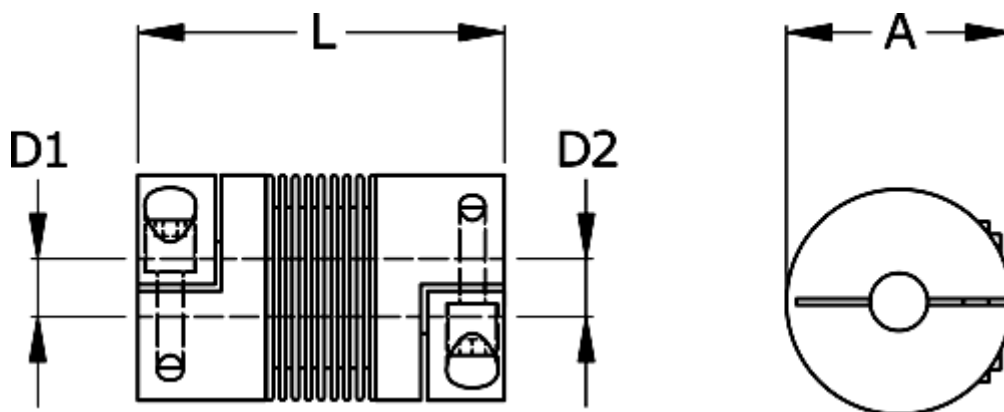

Data Sheet

Article number: 3330200200421010

Description: Bellow coupling type 2 size20
Length 42 mm, bore 10/10 mm

Measures

A	= 25
D1	= 10
D2	= 10
L	= 42
Nom. torque NM (Tkn)	= 2